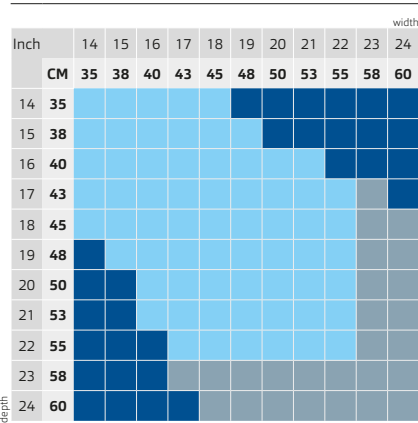

**TECHNICAL SPECIFICATIONS**

Thickness	12 cm
Average weight	900 grams
Max. user weight	250 kg
Machine washable	60°C max.

**CUSHION SIZES**

- Standard
- Special Size
- Custom Size

**AVAILABLE COVERS**

Vicair O2 Top Cover, Comfair Cover, Incotec Cover and Reversible Cover.