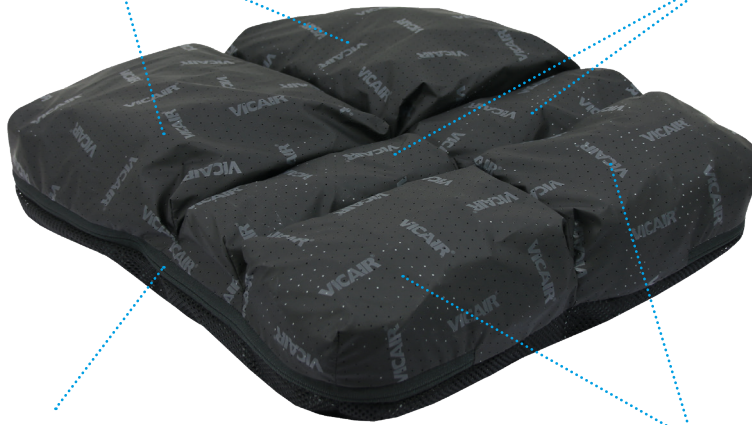

**OPTIMAL CUSHION FOR POSITIONING**

Follows the body's contours for equal pressure redistribution | supports IT-coccyx area | manages pelvic asymmetry

Pre-ischial bar limits sliding forward | converts shear into normal forces

Mid height zip closure for easy adjustment when clients are seated | cushion keeps its shape, enhancing the user's skin protection

Thigh support

- ▲ Minimizes sliding and shear forces
- ▲ Individual solution for asymmetry
- ▲ Optimal adjustment to the body's contours for equal pressure distribution

The Vicair Adjuster 12 O2 consists of 6 individual compartments, designed to contour under loading. It automatically manages obliquities and is individually adjustable to support more extreme asymmetry. The thickness of the cushion ensures perfect positioning. Each compartment is designed to influence a specific area of the pelvis, striking a unique balance between preserving skin and underlying tissue at the ischials, coccyx and trochanters, positioning the pelvis and supporting the femurs. For specific needs the filling of each of the 6 compartments can be easily adjusted, allowing you to change the density of each compartment.

**TECHNICAL SPECIFICATIONS**

Thickness	12 cm
Average weight	900 grams
Max. user weight	250 kg
Machine washable	60°C max.

**CUSHION SIZES**

- Standard
- Special Size
- Custom Size

**AVAILABLE COVERS**

Vicair O2 Top Cover, Comfair Cover, Incotec Cover and Reversible Cover.